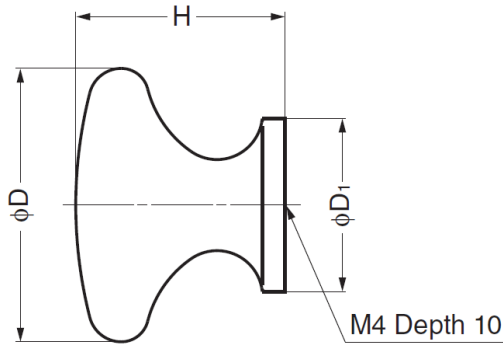

GKHE102 Brass Knob

Material

- Brass, clear mirror finish

Parts Included

- Truss head screw M4×30

Part No.	D	D ₁	H
GKHE102-30PB	30	19	23
GKHE102-35PB	35	22	25

GKHE101 Knob

Material

- Brass, clear mirror finish

Parts Included

- Truss head screw M4×30

Part No.
GKHE101-30PB