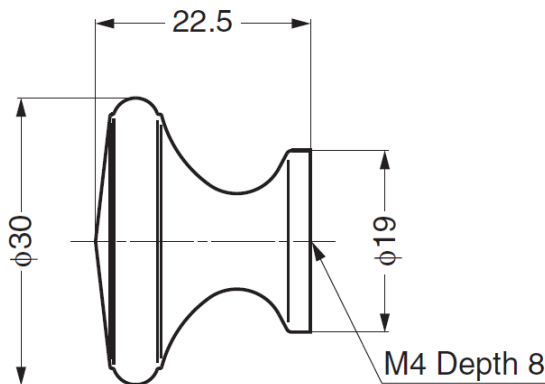

GKHE102 Brass Knob

Material

- Brass, clear mirror finish

Parts Included

- Truss head screw M4×30

Part No.	D	D ₁	H
GKHE102-30PB	30	19	23
GKHE102-35PB	35	22	25

GKHE101 Knob

Material

- Brass, clear mirror finish

Parts Included

- Truss head screw M4×30

Part No.
GKHE101-30PB